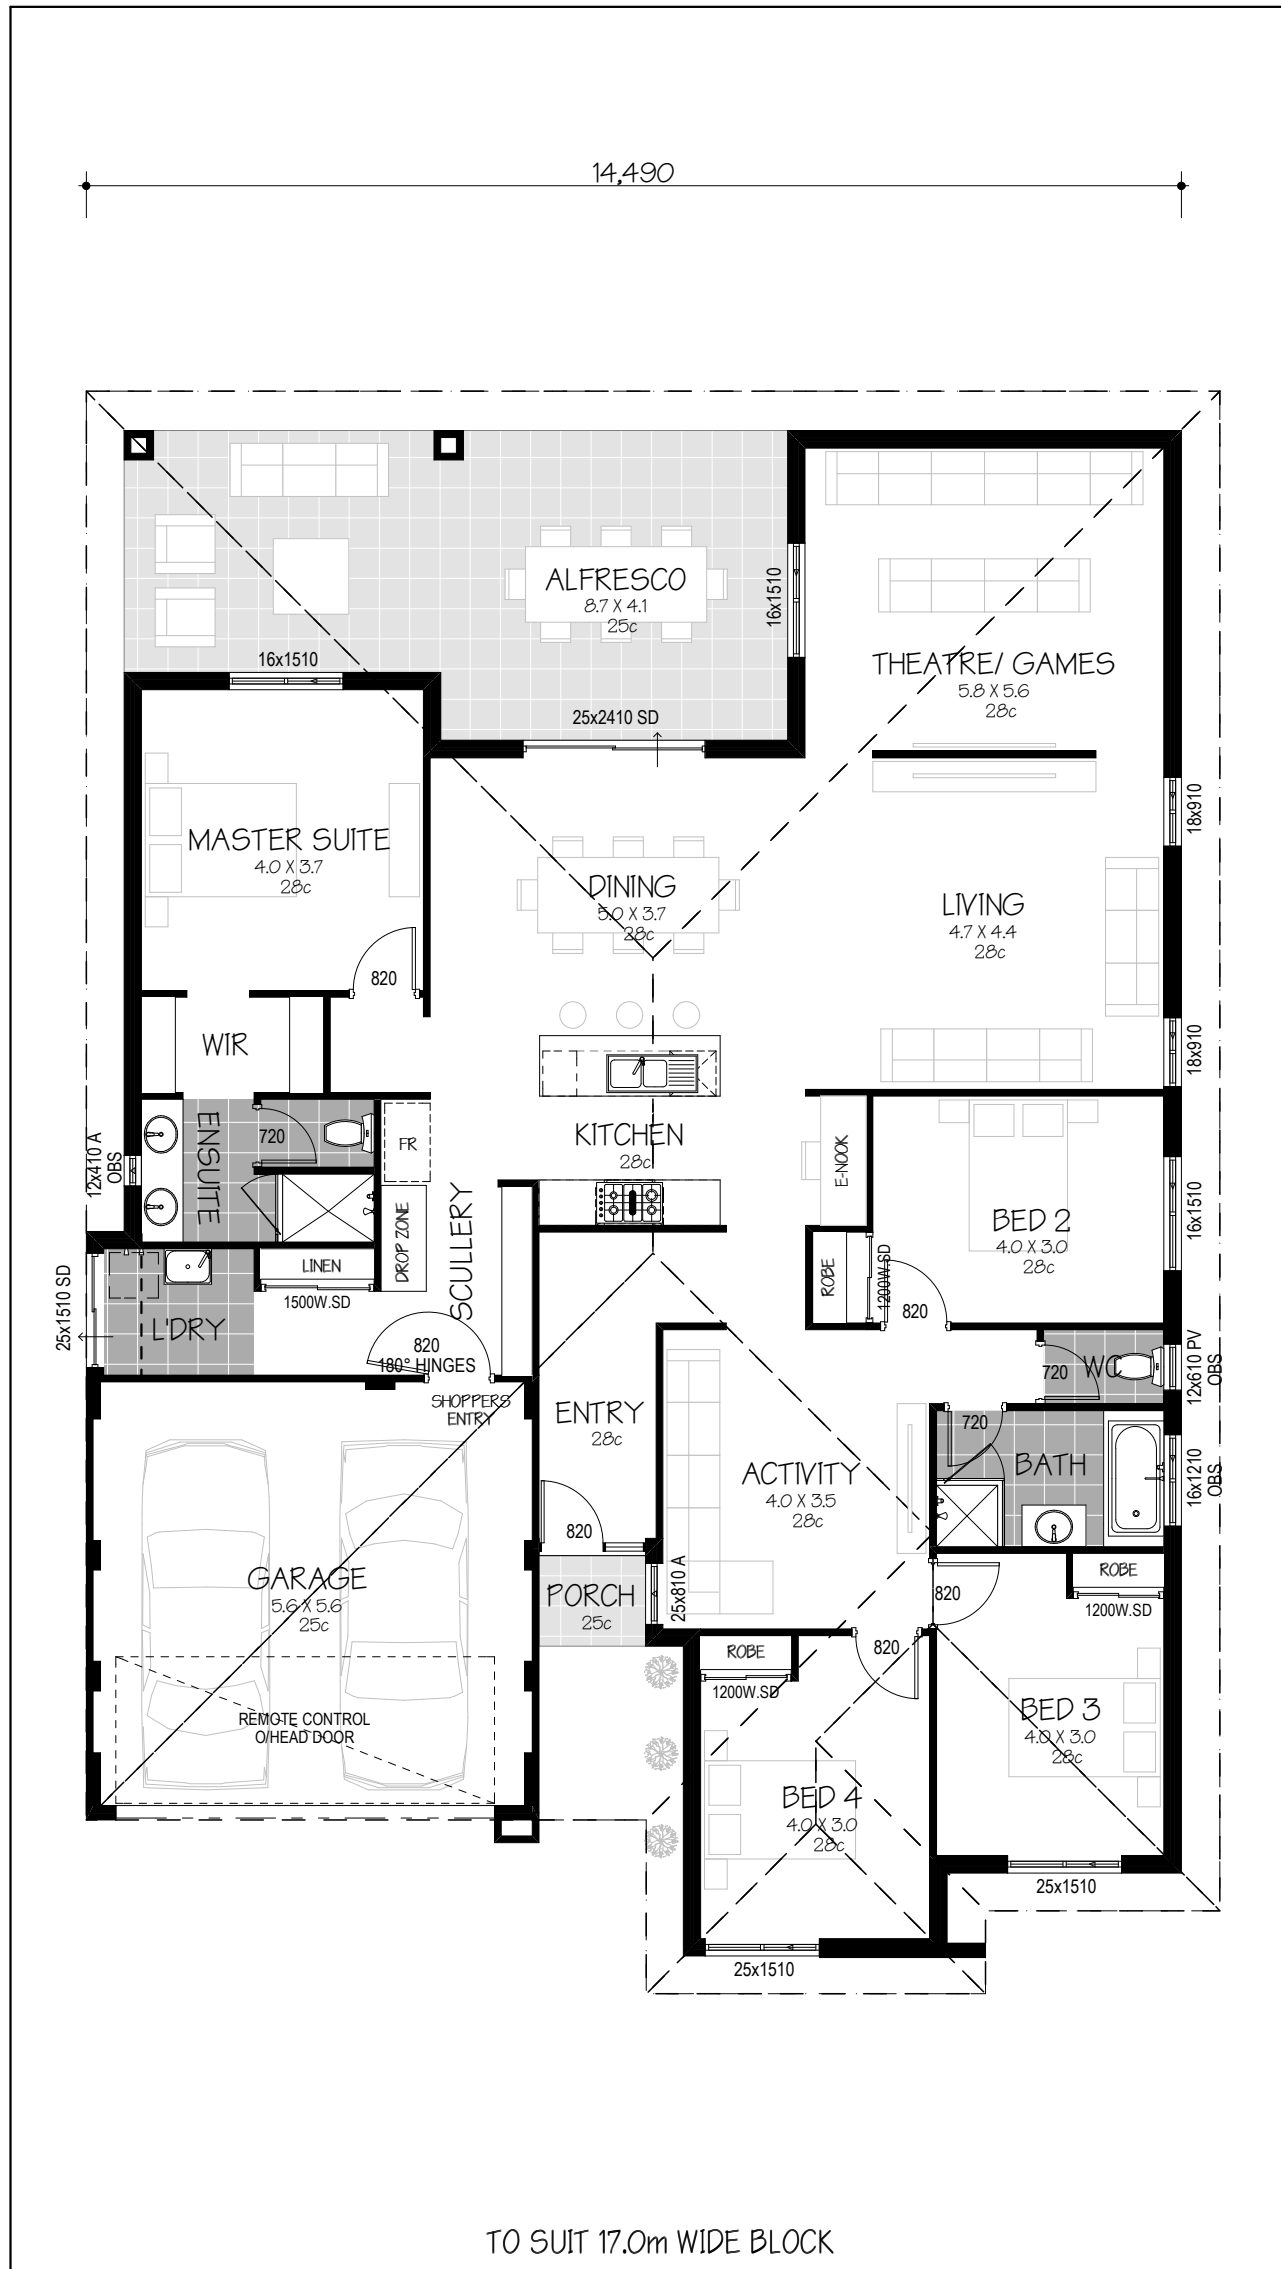

NAME	AREA
HOUSE (GF)	196.78
GARAGE	34.54
ALFRESCO	32.23
PORCH	1.69
	265.24 m ²

BROCHURE PLAN

THE LYCIA - MODERN

TO SUIT 17.0m WIDE BLOCK

17.0m

NAME	AREA
HOUSE (GF)	196.78
GARAGE	34.54
ALFRESCO	32.23
PORCH	1.69
	265.24 m ²

FLOOR PLAN

THE LYCIA - MODERN